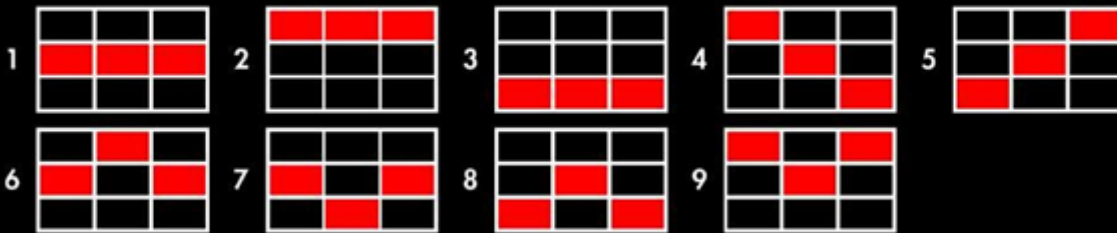

GAME RULES

FIXED MULTIPLIER SYMBOLS

Multipliers multiply winning combinations except progressives. Two or more Multipliers on a payline multiply together and multiply the winning combination. The maximum total multiplier for a winning combination is 45X. 2X Multipliers are available on 777, 77, and 7 symbols. 3X Multipliers are available on 7, Double Bar, and Single Bar symbols. 5X Multipliers are available on 777, 77 and Double Bar symbols.

RED DRAGON AND BLUE DRAGON ARE WILD!

The Red Dragon and Blue Dragon symbols are wild and substitute for Seven and Bar symbols except Multipliers to make a winning combination.

SYMBOL TRIGGERED PROGRESSIVE

Certain winning combinations award progressive prizes. Progressive triggering symbols must land on active paylines to award progressives. Three Red Dragon symbols on payline 9 awards the top progressive tier. Three Red Dragon symbols on paylines 1 to 8 awards the second progressive tier. Three Blue Dragon symbols on any payline awards the third progressive tier. Three mixed Dragon symbols on any payline awards the bottom progressive tier.

Progressive tiers are funded by a percentage of all wagers.

PAYLINES