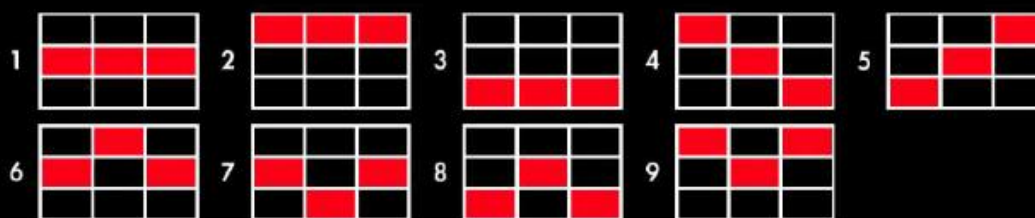

The following three bonus progressives are available only during free spins. Three Double Jackpot symbols on payline 9 awards the top bonus progressive. Three Double Jackpot symbols on paylines 1 to 8 awards the middle bonus progressive. Three 777's on any payline awards bottom bonus progressive.

Progressive tiers are funded by a percentage of all wagers.

PAYLINES

ADDITIONAL INFORMATION

	MENU Press to open and close game settings and view game information.
	BET Press to access Bet Settings without opening the Menu.
	AUTO SPIN Press to access Auto Spin settings without opening the Menu.
	SPIN Press to start playing with the current bet settings. Or, if applicable, press Space Bar to start playing with the current bet settings. Quick Stop: Press again to quick stop the reels.
	LOBBY Press to return to Lobby.
	SOUND Press to enable or disable Sound.
	SETTINGS Press to access game Settings.
	BET SETTINGS Press to access Bet Settings.
	PAYS / HELP Press to view game pay and help information.
	RECALL Press to view game history.

Line wins must occur on adjacent reels, beginning with the leftmost reel.

All wins occur on active lines.

Wins on multiple active paylines are added together.

Only highest winner paid per line.

Misuse or malfunction voids all pays and plays.

© 2022 Everi Games Inc. All rights reserved. All trademarks are registered trademarks or pending trademarks of Everi in the U.S. and/or other countries.

The prizes are paid in accordance with the payout table available on the game interface.

Any game in progress for more than 24 hours will be completed and the corresponding prize, if any, will be deposited into the account.