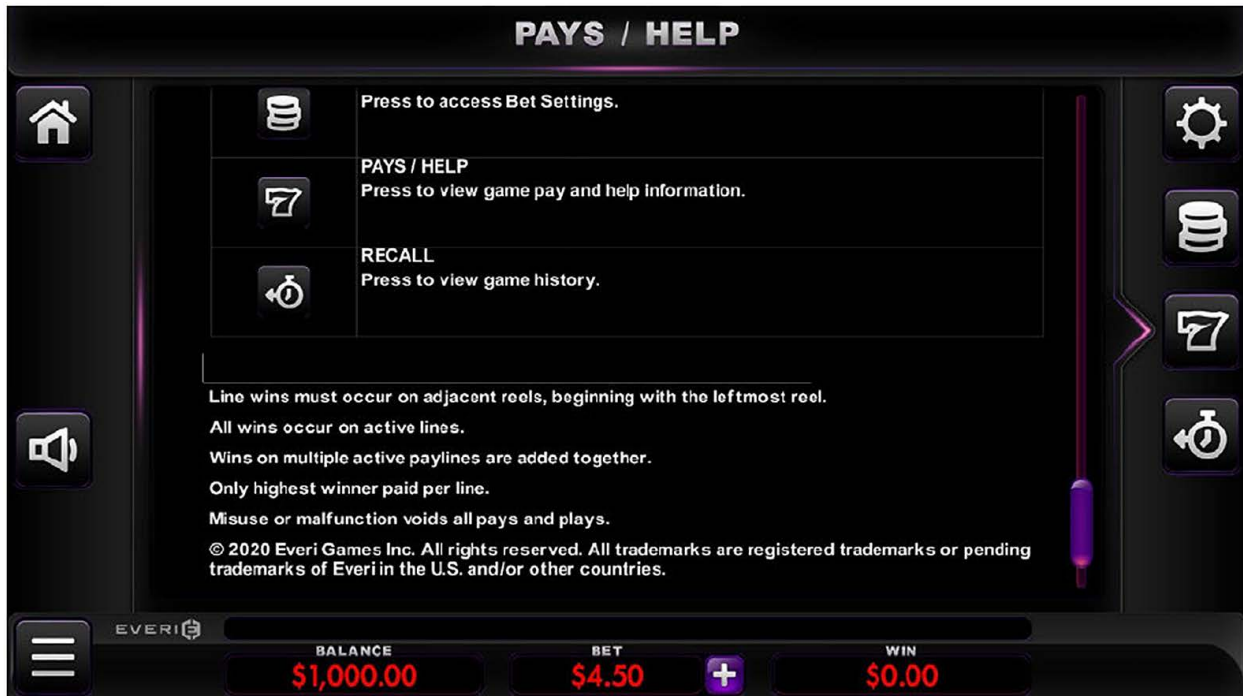

WIN TOP JACKPOT OF 10,000 CREDITS

Three Blue Ribbon symbols on the 9th payline with max credits bet wins the top jackpot.

PAYLINES

1		2		3		4		5	
6		7		8		9			

EVERI

BALANCE
\$1,000.00

BET
\$4.50 +

WIN
\$0.00

PAYS / HELP

ADDITIONAL INFORMATION

	MENU Press to open and close game settings and view game information.
	BET Press to access Bet Settings without opening the Menu.
	AUTO SPIN Press to access Auto Spin settings without opening the Menu.
	SPIN Press to start playing with the current bet settings. Or, if applicable, press Space Bar to start playing with the current bet settings. Quick Stop: Press again to quick stop the reels.
	LOBBY

EVERI **BALANCE** **\$1,000.00** **BET** **\$4.50** **+** **WIN** **\$0.00**

PAYS / HELP

	LOBBY Press to return to Lobby.
	SOUND Press to enable or disable Sound.
	SETTINGS Press to access game Settings.
	BET SETTINGS Press to access Bet Settings.
	PAYS / HELP Press to view game pay and help information.
	RECALL Press to view game history.

EVERI **BALANCE** **\$1,000.00** **BET** **\$4.50** **+** **WIN** **\$0.00**

The prizes are paid in accordance with the payout table available on the game interface.

Any game in progress for more than 24 hours will be completed and the corresponding prize, if any, will be deposited into the account.