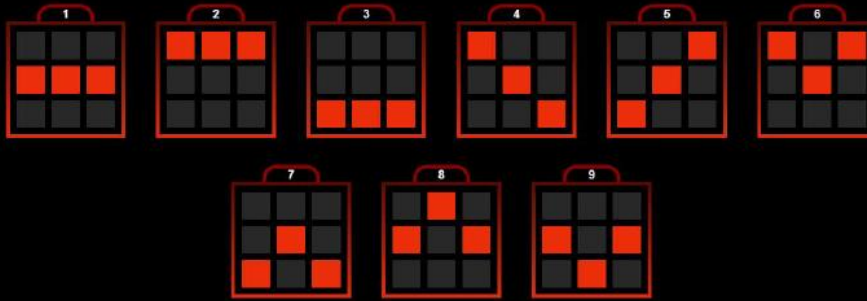

## PAYTABLE

• ALL ABOVE LINE WINS ARE MULTIPLIED BY THE BET PER LINE

• THE TOP TIER JACKPOT VALUE DOES NOT SCALE WITH BET LEVEL

## WILD SYMBOLS

- IS WILD FOR SEVEN AND BAR SYMBOLS, EXCEPT WHEN THREE WILDS OF ANY TYPE APPEAR ON AN ACTIVE PAYLINE. IN A NON-JACKPOT WINNING COMBINATION WILL PAY 5X THE WIN.
- IS WILD FOR SEVEN AND BAR SYMBOLS, EXCEPT WHEN THREE WILDS OF ANY TYPE APPEAR ON AN ACTIVE PAYLINE. IN A NON-JACKPOT WINNING COMBINATION WILL PAY 3X THE WIN.
- IS WILD FOR SEVEN AND BAR SYMBOLS, EXCEPT WHEN THREE WILDS OF ANY TYPE APPEAR ON AN ACTIVE PAYLINE. IN A NON-JACKPOT WINNING COMBINATION WILL PAY 2X THE WIN.
- AND IN A NON-JACKPOT WINNING COMBINATION WILL PAY 15X THE WIN.
- AND IN A NON-JACKPOT WINNING COMBINATION WILL PAY 10X THE WIN.
- AND IN A NON-JACKPOT WINNING COMBINATION WILL PAY 6X THE WIN.
- APPEARS ONLY ON REEL 1, APPEARS ONLY ON REEL 2, AND APPEARS ONLY ON REEL 3.
- AND ARE WILD FOR SEVEN AND BAR SYMBOLS, EXCEPT WHEN THREE WILDS OF ANY TYPE APPEAR ON AN ACTIVE PAYLINE.

## JACKPOT WILDS

- , , AND ON AN ACTIVE PAYLINE AWARDS THE HIGHEST TIER JACKPOT.
- 3 ON AN ACTIVE PAYLINE AWARDS THE SECOND TIER JACKPOT.
- 3 ON AN ACTIVE PAYLINE AWARDS THE THIRD TIER JACKPOT.
- A COMBINATION OF ANY THREE MIXED WILD SYMBOLS ON AN ACTIVE PAYLINE AWARDS THE FOURTH TIER JACKPOT.
- TRIGGER COMBINATION FOR TOP TIER, SECOND TIER OR THIRD TIER JACKPOT DOES NOT SUBSTITUTE FOR THE FOURTH TIER JACKPOT.
- INCREASING BET LEVEL IMPROVES THE ODDS OF , , AND APPEARING TOGETHER FOR THE TOP TIER JACKPOT.

## RULES

- PRESS THE SPIN BUTTON TO PLAY AT YOUR SELECTED BET LEVEL.
- PRESS THE SPACEBAR KEY TO PLAY THE GAME AT THE CURRENT SELECTED BET LEVEL (IF APPLICABLE).
- PLAYER MAY PLAY 1, 3, 5, OR 9 LINES.
- ALL WINS PAY LEFT TO RIGHT ONLY, ON ADJACENT REELS, BEGINNING WITH THE LEFTMOST REEL.
- ONLY THE HIGHEST AWARD IS PAID PER LINE COMBINATION.
- ALL WINNING PAYLINES WILL BE ADDED TO TOTAL WIN.
- THE DISPLAYED GAME RTP CAN BE ACHIEVED AT THE MINIMUM BET LEVEL.