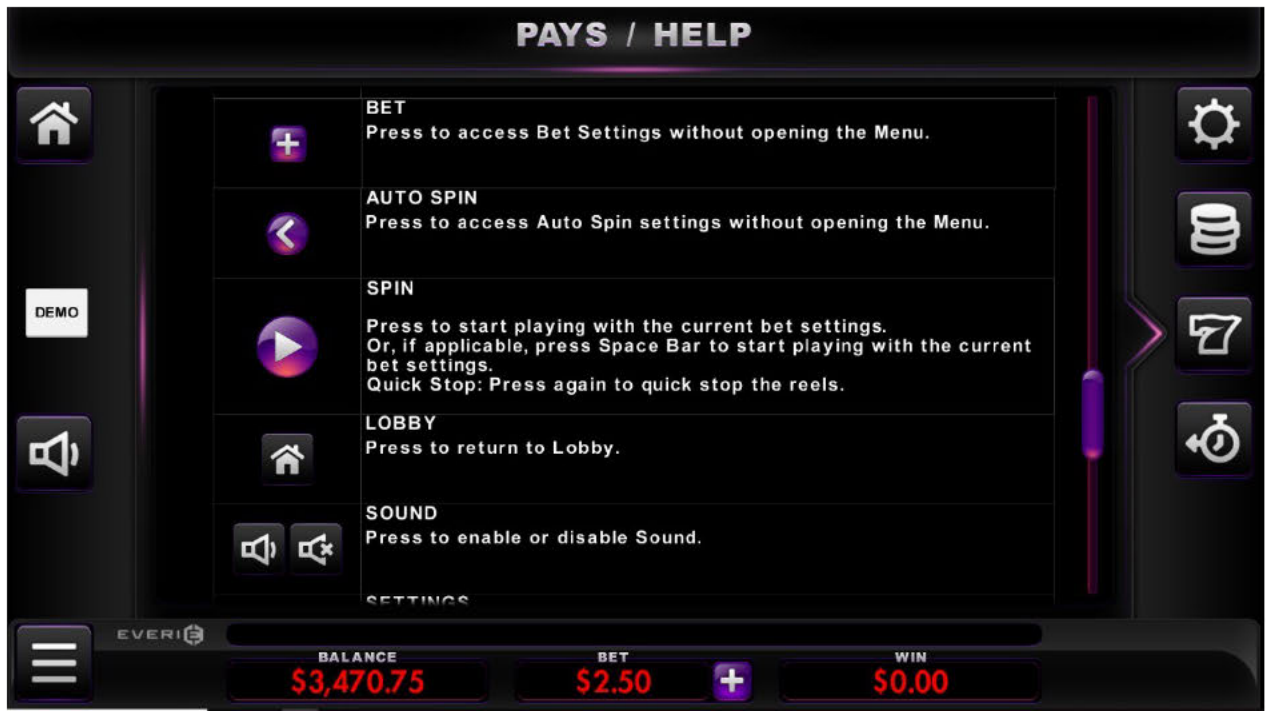

### ZERO RESPIN

The Zero Respin bonus is triggered after a losing spin with at least one active reel displaying at least one Zero or Double Zero symbol on the payline. Any active reels that do not have a Zero or Double Zero symbol on the payline will respin once. If the respin is a losing spin and any of the reels that participated in the respin display a Zero or Double Zero symbol on the payline, any remaining active reels will respin once more. The Zero Respin bonus ends after any winning spin or a losing spin with no additional Zero or Double Zero symbol landing on the payline.

DEMO

EVERI

BALANCE

\$3,470.75

BET

\$2.50

WIN

\$0.00

### ADDITIONAL INFORMATION

MENU

Press to open and close game settings and view game information.

The prizes are paid in accordance with the payout table available on the game interface.

Any game in progress for more than 24 hours will be completed and the corresponding prize, if any, will be deposited into the account.