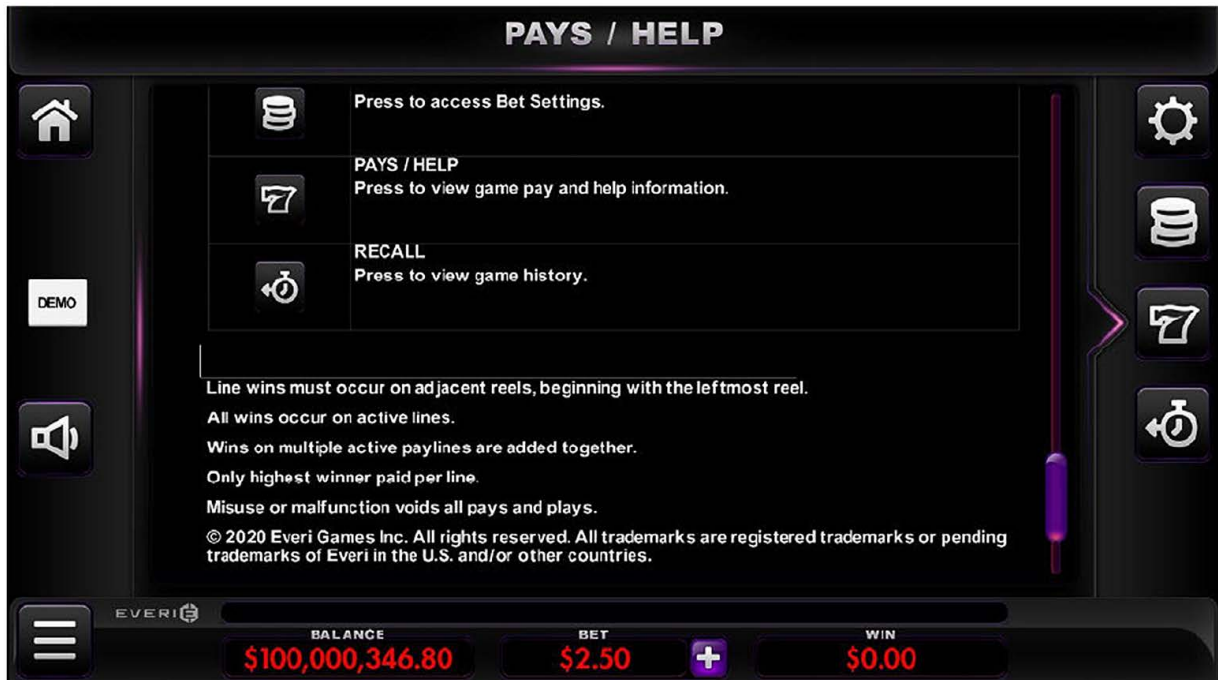

DEMO

EVERI

BALANCE

\$3,470.75

BET

\$2.50

WIN

\$0.00

### ADDITIONAL INFORMATION

MENU

Press to open and close game settings and view game information.

The prizes are paid in accordance with the payout table available on the game interface.

Any game in progress for more than 24 hours will be completed and the corresponding prize, if any, will be deposited into the account.