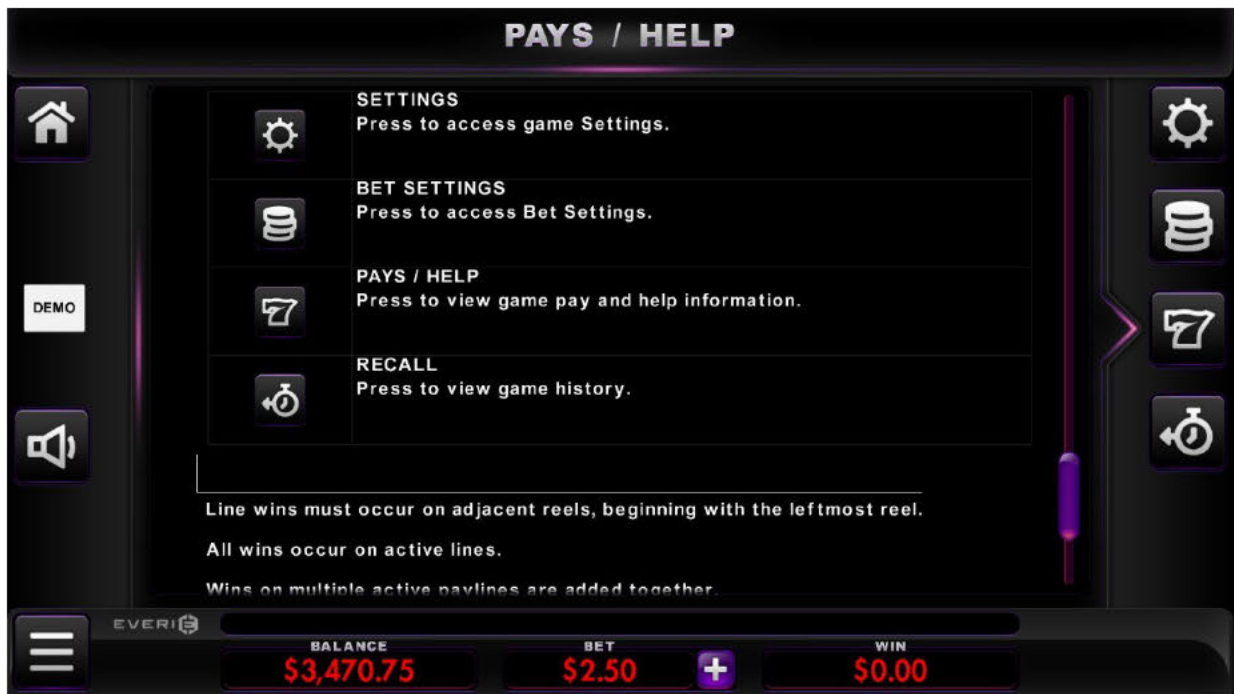

### ZERO RESPIN

The Zero Respin bonus is triggered after a losing spin with at least one active reel displaying at least one Zero or Double Zero symbol on the payline. Any active reels that do not have a Zero or Double Zero symbol on the payline will respin once. If the respin is a losing spin and any of the reels that participated in the respin display a Zero or Double Zero symbol on the payline, any remaining active reels will respin once more. The Zero Respin bonus ends after any winning spin or a losing spin with no additional Zero or Double Zero symbol landing on the payline.

DEMO

EVERI

BALANCE

\$3,470.75

BET

\$2.50

WIN

\$0.00

### ADDITIONAL INFORMATION

MENU

Press to open and close game settings and view game information.

The prizes are paid in accordance with the payout table available on the game interface.

Any game in progress for more than 24 hours will be completed and the corresponding prize, if any, will be deposited into the account.