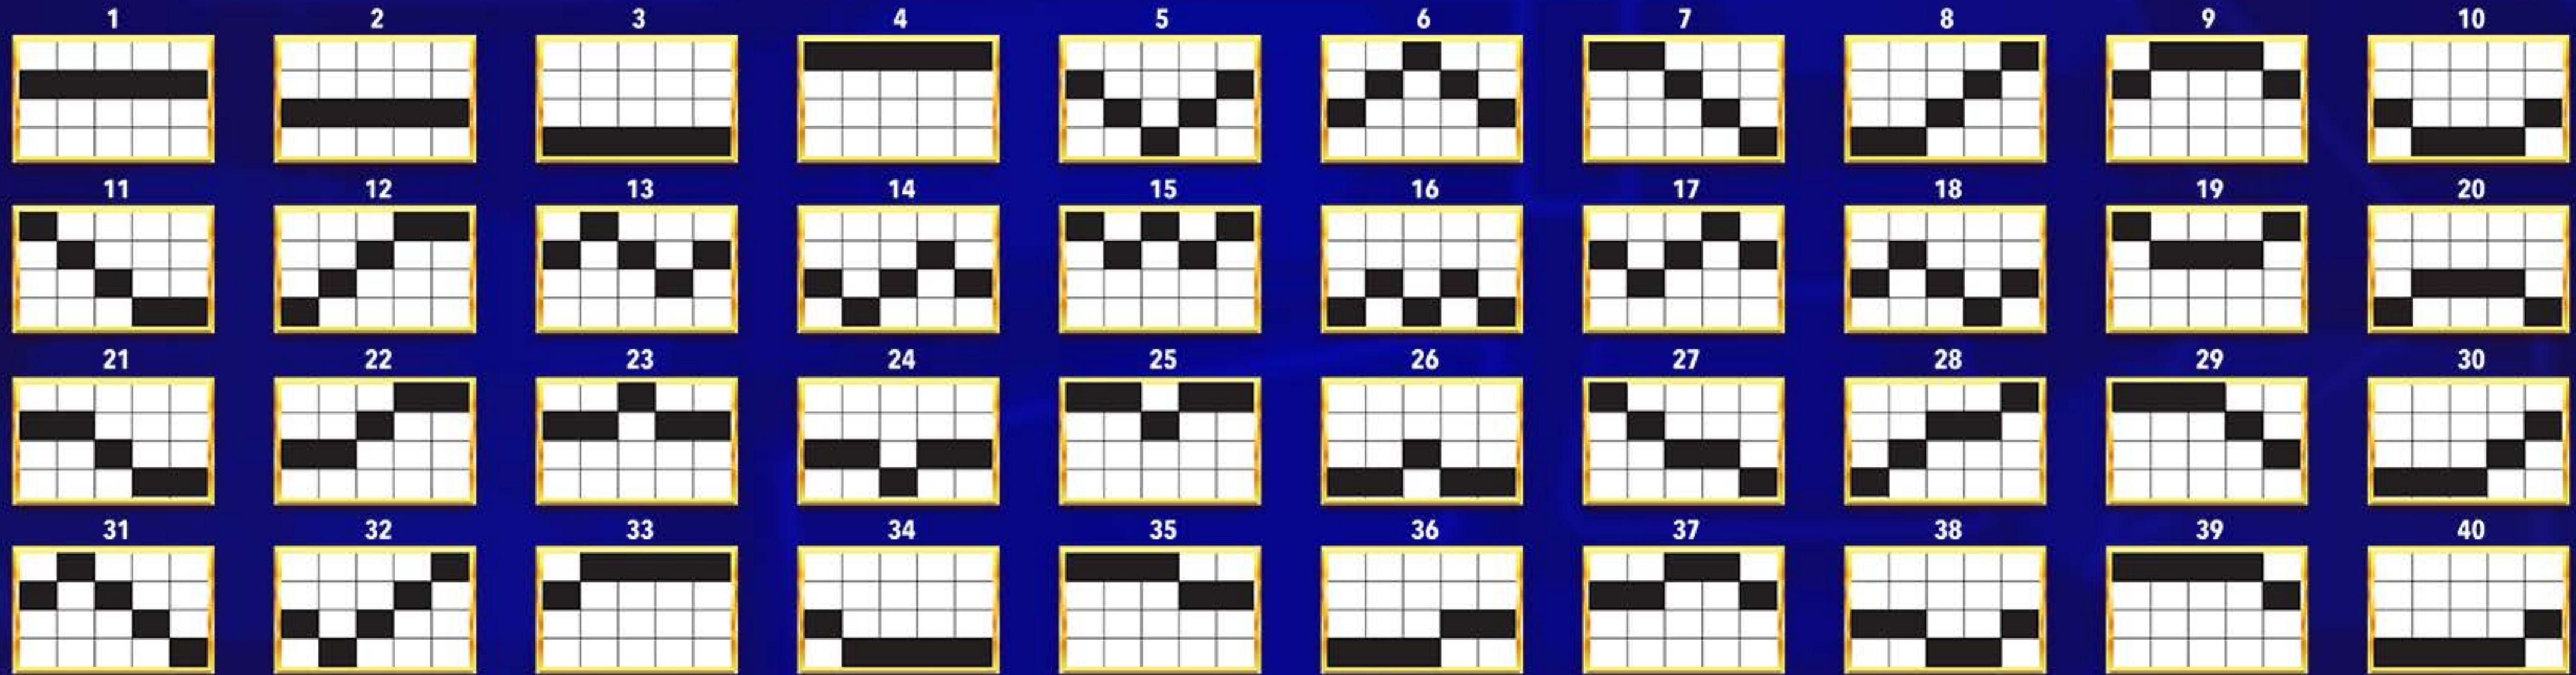

PAYLINES

Press **GAME RULES** button for more information. Press **ANY** other button to return to game.