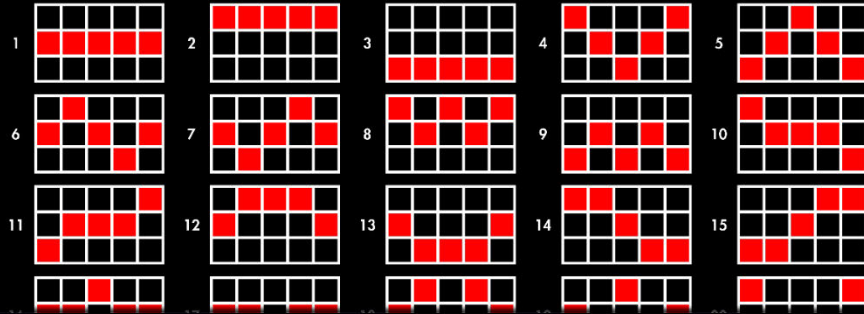

PAYS / HELP

retrigger, awarding as outlined above. Maximum number of free spins is 93.
The Free Spin Bonus uses an alternate set of reels.

PAYLINES

EVERI

BALANCE
$1,027.00

BET
$2.00 +

WIN
$0.00