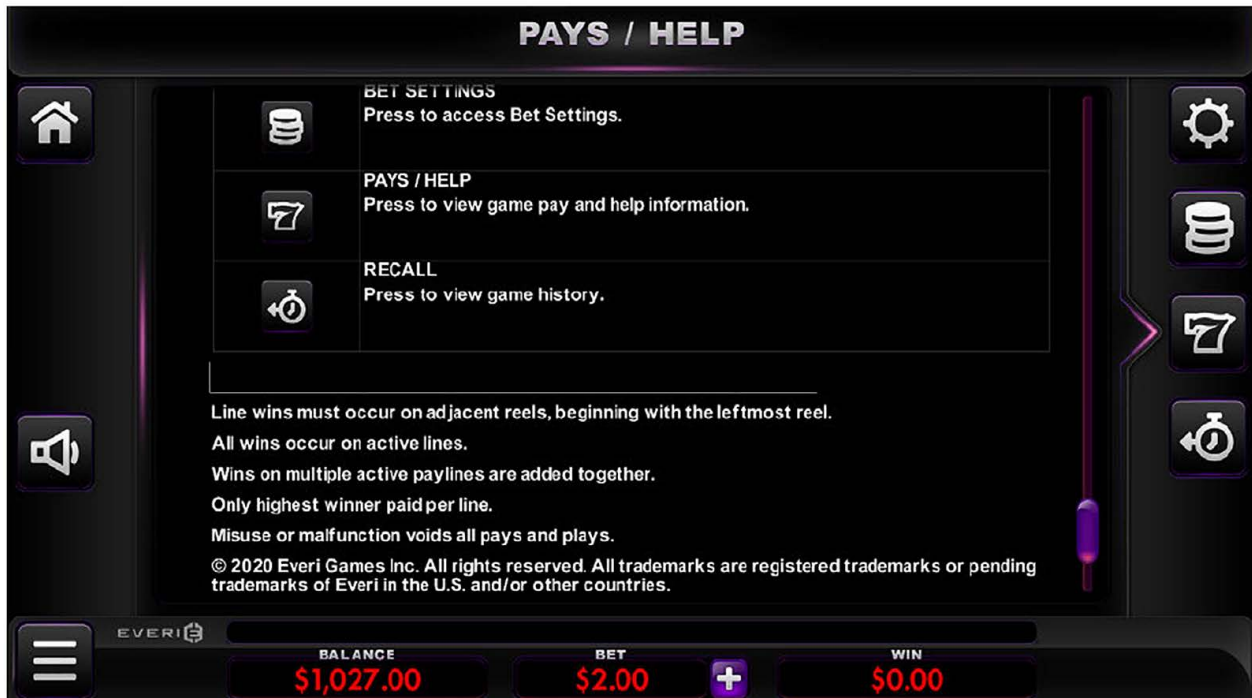

PAYS / HELP

retrigger, awarding as outlined above. Maximum number of free spins is 93.
The Free Spin Bonus uses an alternate set of reels.

PAYLINES

EVERI

BALANCE
\$1,027.00

BET
\$2.00 +

WIN
\$0.00

PAYS / HELP

ADDITIONAL INFORMATION

EVERI

BALANCE
\$1,027.00

BET
\$2.00 +

WIN
\$0.00

PAYS / HELP

ADDITIONAL INFORMATION

	MENU Press to open and close game settings and view game information.
	BET Press to access Bet Settings without opening the Menu.
	AUTO SPIN Press to access Auto Spin settings without opening the Menu.
	SPIN Press to start playing with the current bet settings. Or, if applicable, press Space Bar to start playing with the current bet settings. Quick Stop: Press again to quick stop the reels.
	LOBBY Press to return to Lobby.

EVERI

BALANCE
\$1,027.00

BET
\$2.00 

WIN
\$0.00

PAYS / HELP

	LOBBY Press to return to Lobby.
	SOUND Press to enable or disable Sound.
	SETTINGS Press to access game Settings.
	BET SETTINGS Press to access Bet Settings.
	PAYS / HELP Press to view game pay and help information.
	RECALL Press to view game history.

EVERI

BALANCE
\$1,027.00

BET
\$2.00 

WIN
\$0.00

Note: The prizes are paid in accordance with the payout table available on the game interface.

Any game in progress for more than 24 hours will be completed and the corresponding prize, if any, will be deposited into the account.