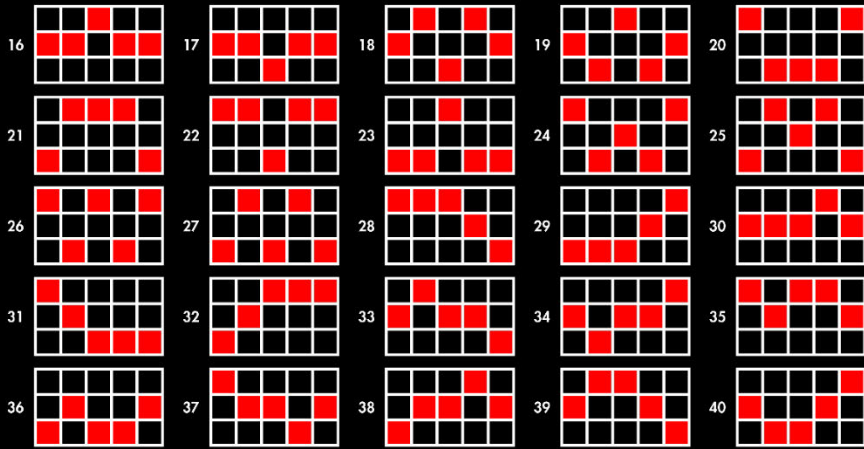

PAYS / HELP

retrigger, awarding as outlined above. Maximum number of free spins is 93.
The Free Spin Bonus uses an alternate set of reels.

PAYLINES

EVERI

BALANCE
\$1,027.00

BET
\$2.00 +

WIN
\$0.00

PAYS / HELP