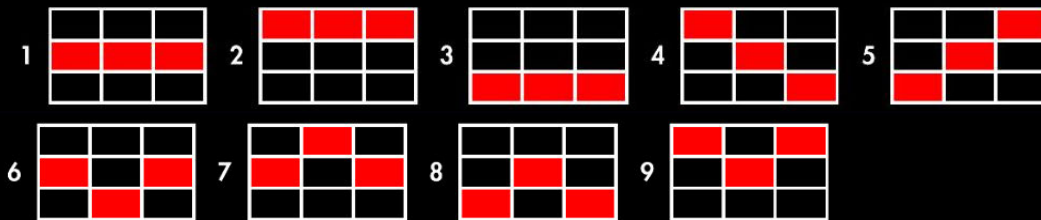

GAME RULES

SPECIAL SYMBOLS

Diamond, Ruby and Amethyst symbols are wild and substitute for Seven and Bar symbols that also land on the payline. Diamond, Ruby and Amethyst symbols do not substitute for Multipliers. Only highest winner paid per line.

SUPER JACKPOT PROGRESSIVE

When 3 Wild Gems land on an active payline, the associated Progressive tier is awarded. See Progressive payable for prize values. Top Progressive is available only at max lines bet.

MULTIPLIER SYMBOLS

Certain Bar and Seven symbols display a 2X, 3X, 4X, or 5X multiplier. Multipliers multiply winning combinations except progressives. Two or more multipliers on a payline multiply the winning combination. The maximum total multiplier for a winning combination is 40X. 2X multipliers are available on 7 and Double Bar symbols. 3X multipliers are available on Single Bar and 77 symbols. 4X multipliers are available on Double Bar symbols. 5X multipliers are available on 777 and Single Bar symbols.

Progressive tiers are funded by a percentage of all wagers.

PAYLINES