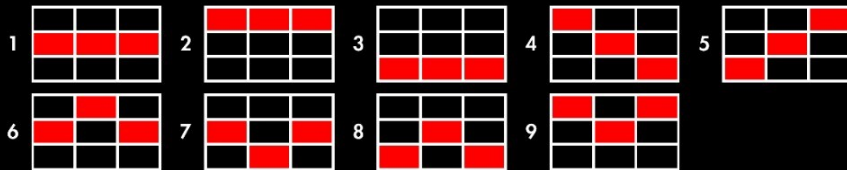

02:45 PM
00:12:0

PAYS / HELP

WIN PROGRESSIVE JACKPOTS BY PLAYING MAX BET

Progressive prizes are available at max bet only. Jackpot triggering symbols must land on active paylines to award jackpots. 3 Black Diamond symbols on payline 9 awards the major jackpot. 3 Black Diamond symbols on paylines 1 to 8 awards the minor jackpot. At less than max bet, jackpots pay flat credit prizes which are multiplied by bet per line. 3 Black Diamond symbols on payline 9 awards 5,000 credits. 3 Black Diamond symbols on payline 1 to 8 awards 300 credits.

Progressive tiers are funded by a percentage of all wagers.

BLACK DIAMOND SYMBOL IS WILD!

The Black Diamond symbol is wild and substitutes for any symbol except multipliers to make winning combinations.

BONUS MULTIPLIERS

Multipliers multiply winning combinations except progressives. Two or more multipliers on a payline multiply together and multiply the winning combination. The maximum total multiplier for a winning combination is 30X. 2X multipliers are available on 777, 77, 7, Double Bar, and Single Bar symbols. 3X multipliers are available on 7 and Single Bar symbols. 5X multipliers are available on 777, 77, and Double Bar symbols.

DEMO

EVERI

BALANCE

$401,136,394.45

BET

$6.75

WIN

$0.00

01:56 PM
00:00:07

PAYS / HELP

PAYLINES

DEMO

ADDITIONAL INFORMATION

MENU

Press to open and close game settings and view game information.

BET

Press to access Bet Settings without opening the Menu.

EVERI

BALANCE

$4,400,081,953.65

BET

$6.75

WIN

$0.00