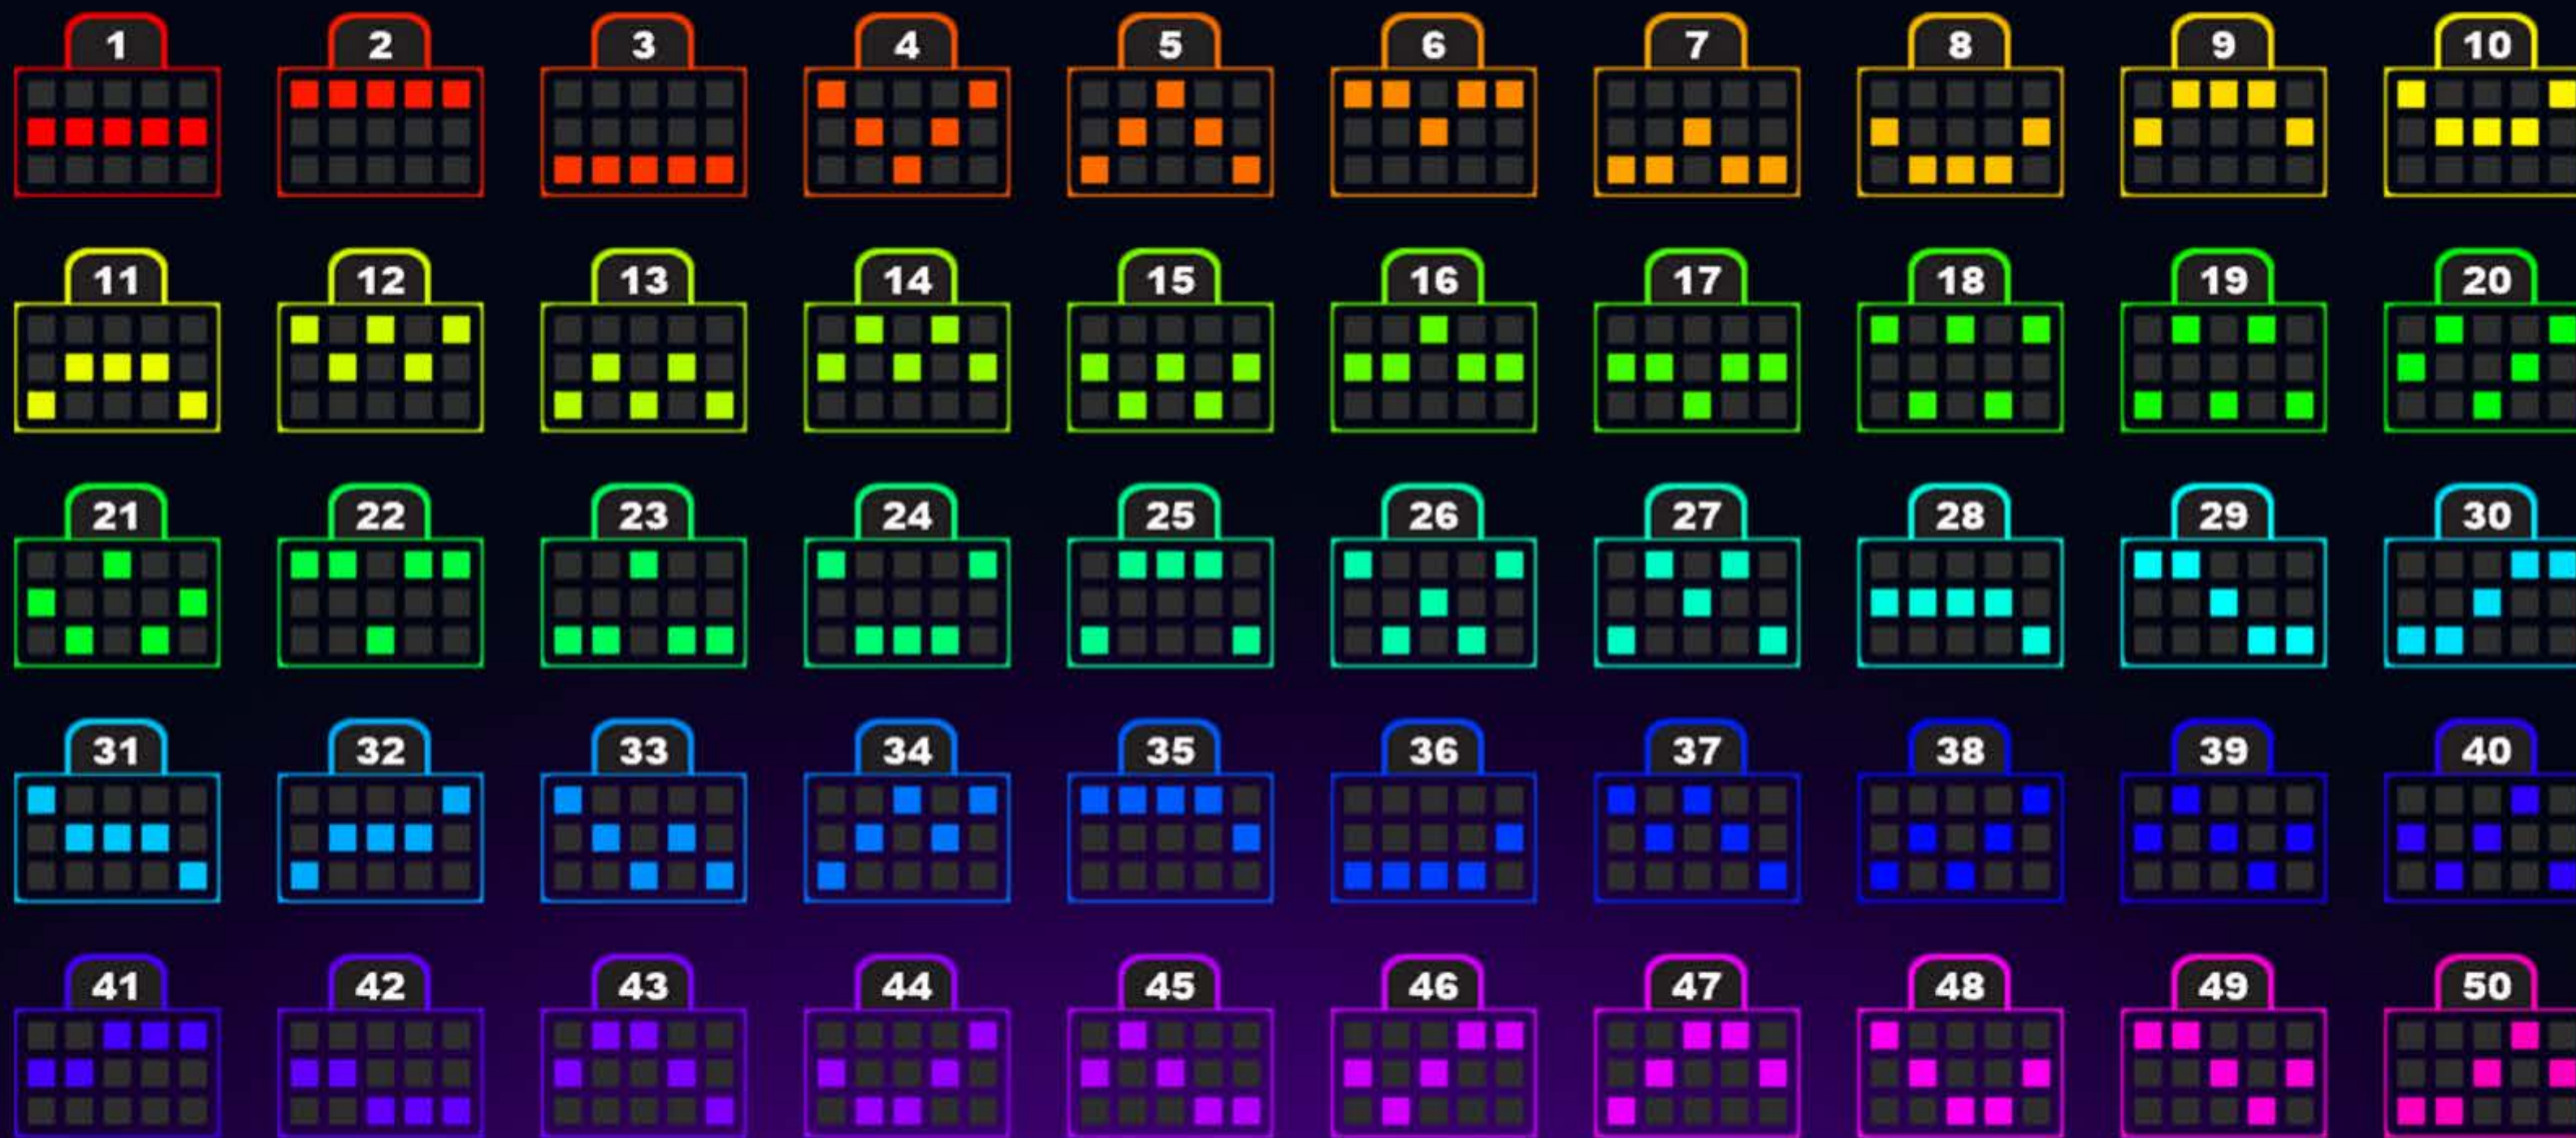

MALFUNCTION VOIDS ALL PAYS AND PLAYS.

BACK

EXIT

NEXT