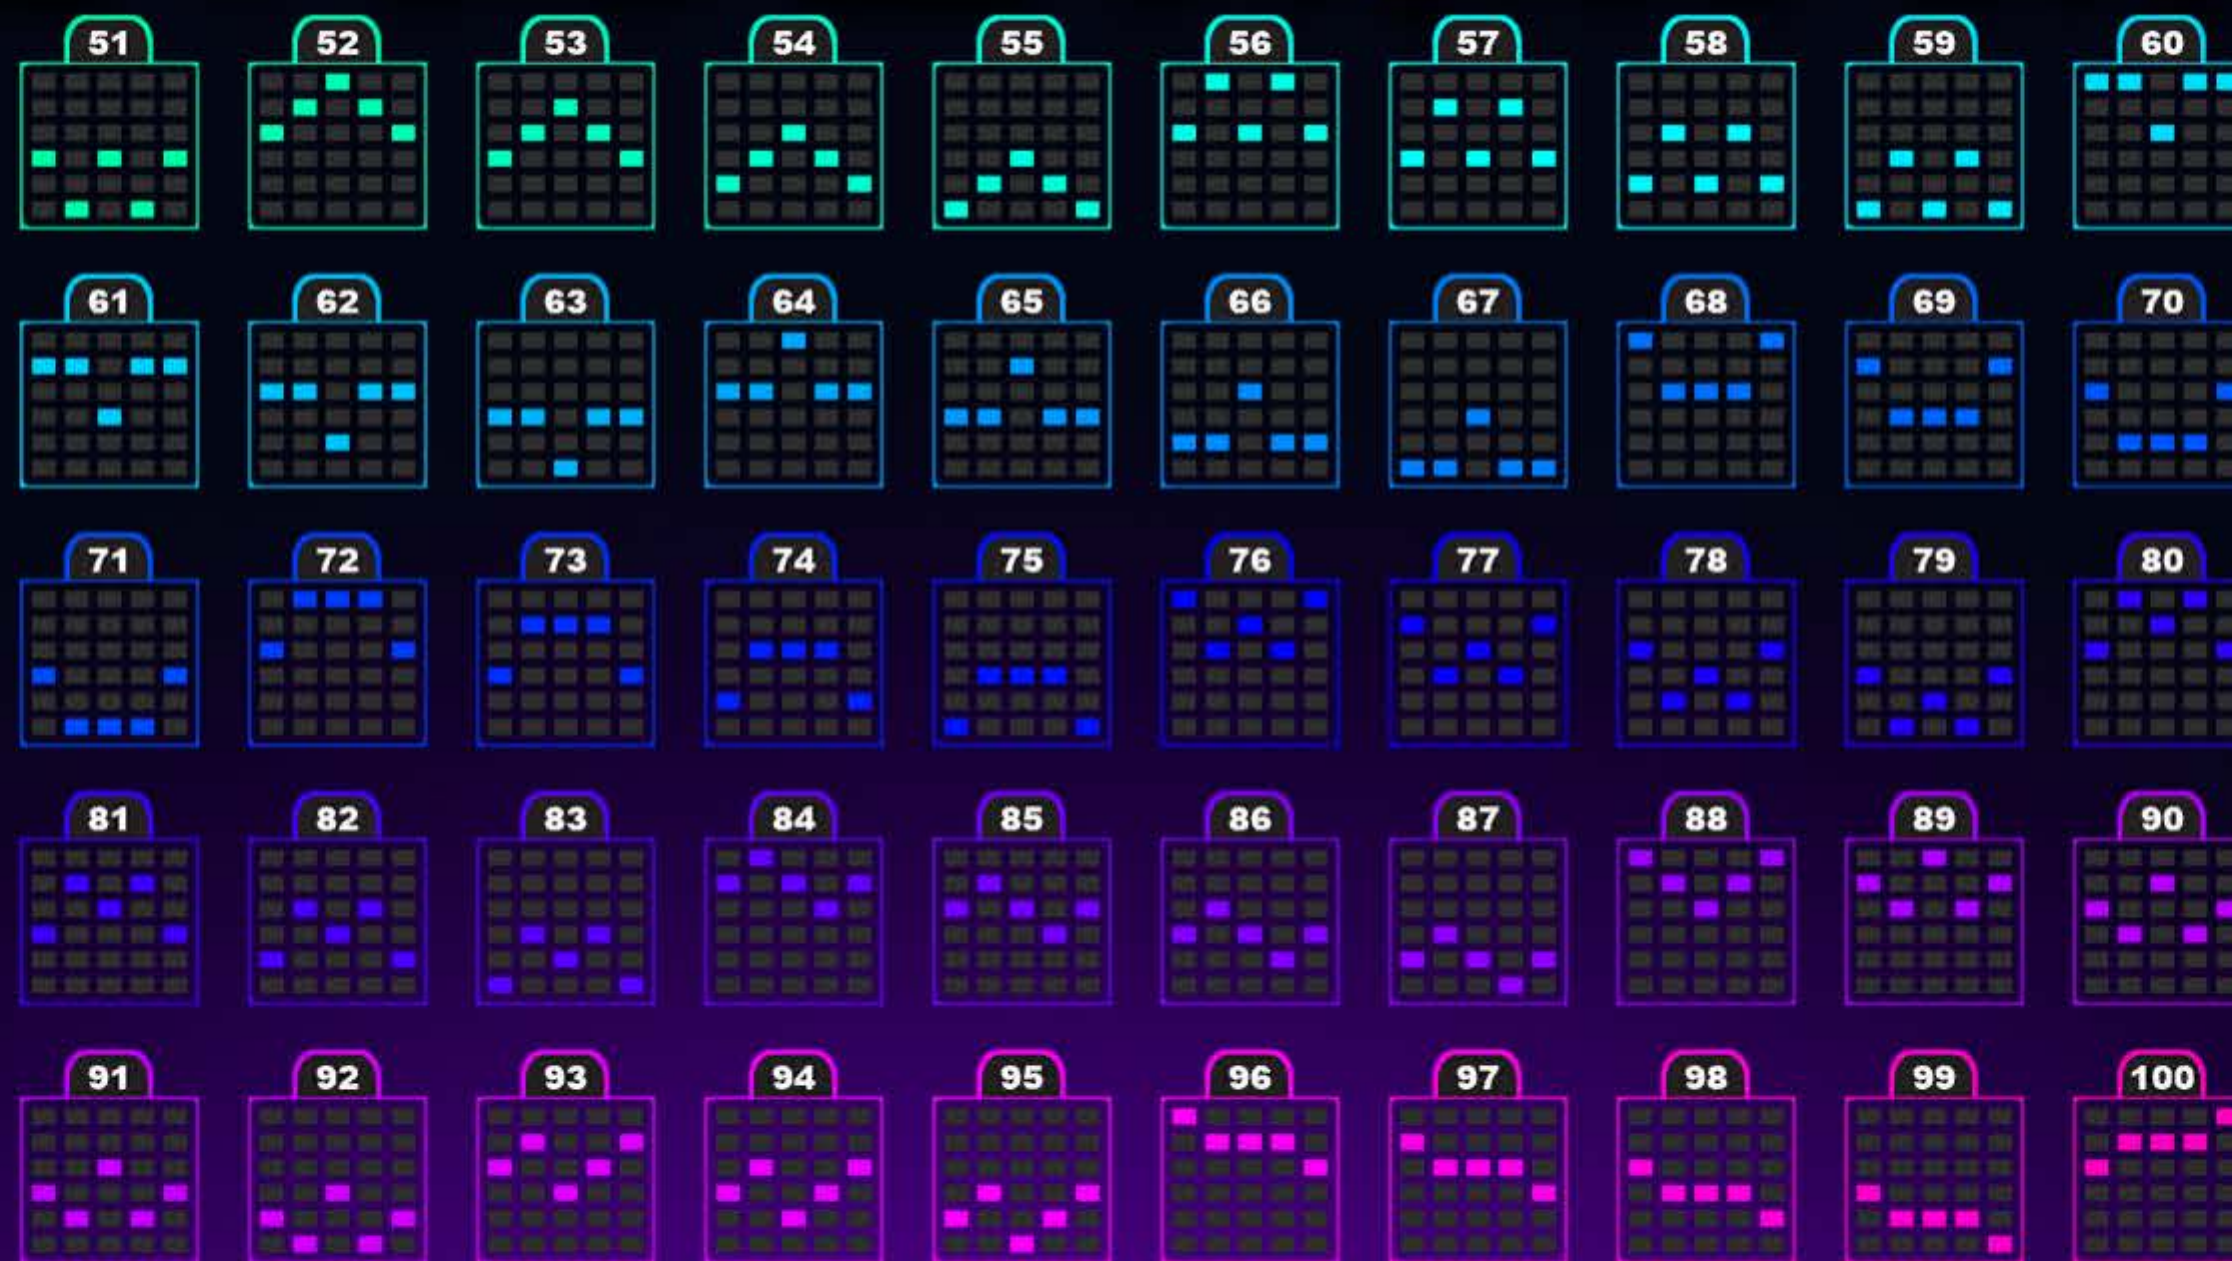

x5 =
x4 =
x3 =

Q

x5 =
x4 =
x3 =

J

x5 =
x4 =
x3 =

MALFUNCTION VOIDS ALL PAYS AND PLAYS.

BACK

EXIT

NEXT

MALFUNCTION VOIDS ALL PAYS AND PLAYS.

BACK

EXIT

NEXT

ORANGE AND ORANGE-PURPLE BONUS

| | | | | | | | | | |
|----|----|----|----|----|----|----|----|----|----|
| 1 | 2 | 3 | 4 | 5 | 6 | 7 | 8 | 9 | 10 |
| 11 | 12 | 13 | 14 | 15 | 16 | 17 | 18 | 19 | 20 |
| 21 | 22 | 23 | 24 | 25 | 26 | 27 | 28 | 29 | 30 |
| 31 | 32 | 33 | 34 | 35 | 36 | 37 | 38 | 39 | 40 |
| 41 | 42 | 43 | 44 | 45 | 46 | 47 | 48 | 49 | 50 |

MALFUNCTION VOIDS ALL PAYS AND PLAYS.

BACK

EXIT

NEXT

ORANGE AND ORANGE-PURPLE BONUS CONTINUED

MALFUNCTION VOIDS ALL PAYS AND PLAYS.

BACK

EXIT

THE FREE SPINS BONUS IS PLAYED ON A DIFFERENT SET OF REELS.

AFTER 120 SECONDS, "TOUCH ANYWHERE TO START" IS AUTOMATICALLY SELECTED.

MALFUNCTION VOIDS ALL PAYS AND PLAYS.

BACK

EXIT

NEXT