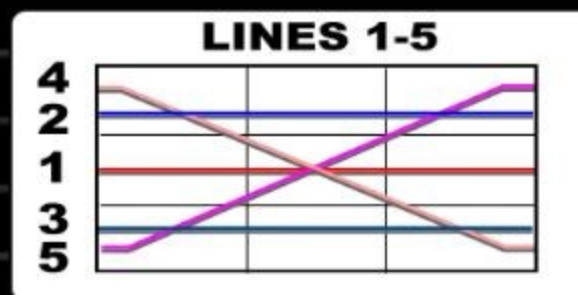

Free games are played on the same lines at the same bet multiplier as the game that initiated the free games.

During each free game, a multiplier of **2x** to **7x** is awarded. Wins, except , for the current free game are multiplied by the awarded multiplier value.

TOUCH SCREEN FOR MORE PAYS OR GAME RULES

Meter values are for example only.

TRIPLE DOUBLED DIAMOND

SCATTER	ANY WIN
	3 - 2

LINE WINS		ANY COMBINATION OF THREE	
  	20,000	 	800
  	80	  	60
<small>ANY COMBINATION OF THREE</small>  , 	40	  	30
  	20	  	10
  	10	<small>ANY BAR</small>  <small>ANY BAR</small>  <small>ANY BAR</small> 	5
<small>ANY 2</small> 	5	<small>ANY 1</small> 	2

LINE WINS ARE MULTIPLIED BY THE BET MULTIPLIER.

TRIPLE DOUBLED DIAMOND

 matches all symbols except , , and .

 matches all symbols except , , and .

Line win combinations using a symbol match must contain at least one symbol other than  or .

Each  that matches in a line win multiplies the pay for that win by **3x**.

Each  that matches in a line win multiplies the pay for that win by **2x**.

More than 1 multiplier may match and multiply in a line win, up to **9x**.