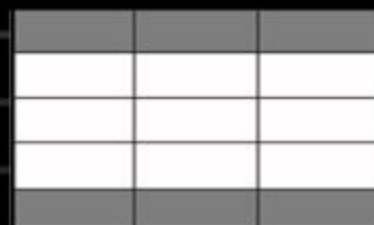

Each  that matches in a line win multiplies the pay for that win by **3x**.

Each  that matches in a line win multiplies the pay for that win by **2x**.

More than 1 multiplier may match and multiply in a line win, up to **9x**.

TOUCH SCREEN FOR MORE PAYS OR GAME RULES

Meter values are for example only.

TRIPLE DOUBLED DIAMOND

Game is played at 5 lines for 5 credits, times the bet multiplier.

Line wins must appear in active positions on played lines.

Scatter symbols award in any active position on the reels.

Active positions are indicated below in white.

Only the highest win is paid on each line.

Line wins are multiplied by the bet multiplier.

Scatter wins are multiplied by the total credits bet.