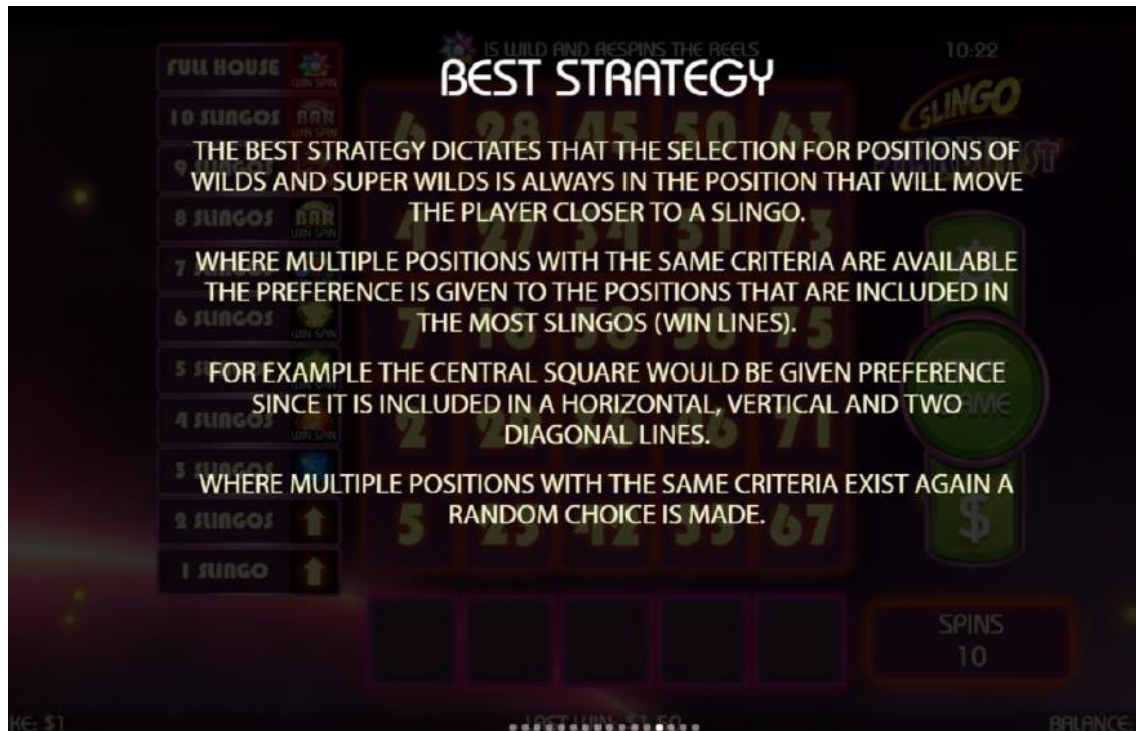

VALUES ARE MULTIPLES OF BET PER LINE (INITIAL BASE STAKE DIVIDED BY THE NUMBER OF SLOT LINES)

BALANCE: \$

SLOT WIN LINES

IS WILD AND RESPINS THE REELS

1

2

3

4

ONLY THE HIGHEST WIN PER BET LINE FROM BOTH WAYS IS PAID
BET LINE WINS PAY WHEN IN SUCCESSION FROM BOTH LEFTMOST TO RIGHT AND RIGHTMOST TO LEFT
MALFUNCTION VOIDS PAYS AND PLAYS

BALANCE: \$

The prizes are paid in accordance with the payout table available on the game interface.