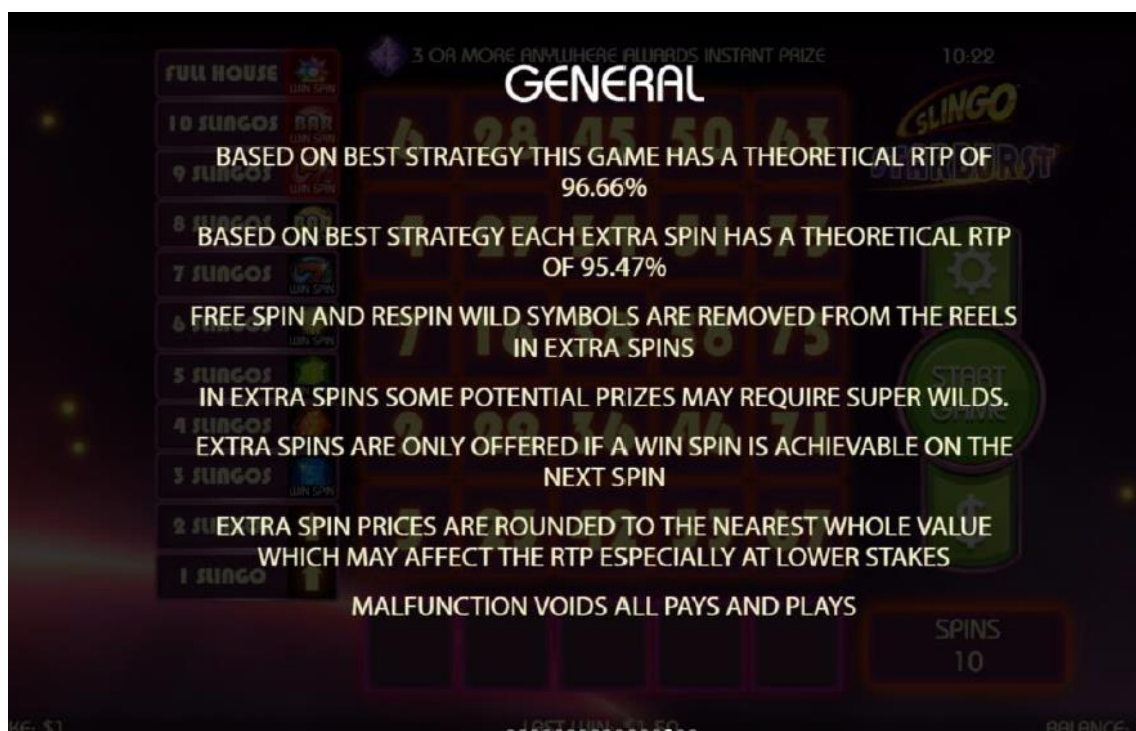

VALUES ARE MULTIPLES OF BET PER LINE (INITIAL BASE STAKE DIVIDED BY THE NUMBER OF SLOT LINES)

BALANCE: \$

SLOT WIN LINES

IS WILD AND RESPINS THE REELS

1

2

3

4

5

6

7

8

9

10

START GAME

SPINS 10

ONLY THE HIGHEST WIN PER BET LINE FROM BOTH WAYS IS PAID
BET LINE WINS PAY WHEN IN SUCCESSION FROM BOTH LEFTMOST TO RIGHT AND RIGHTMOST TO LEFT
MALFUNCTION VOIDS PAYS AND PLAYS

BALANCE: \$

The prizes are paid in accordance with the payout table available on the game interface.