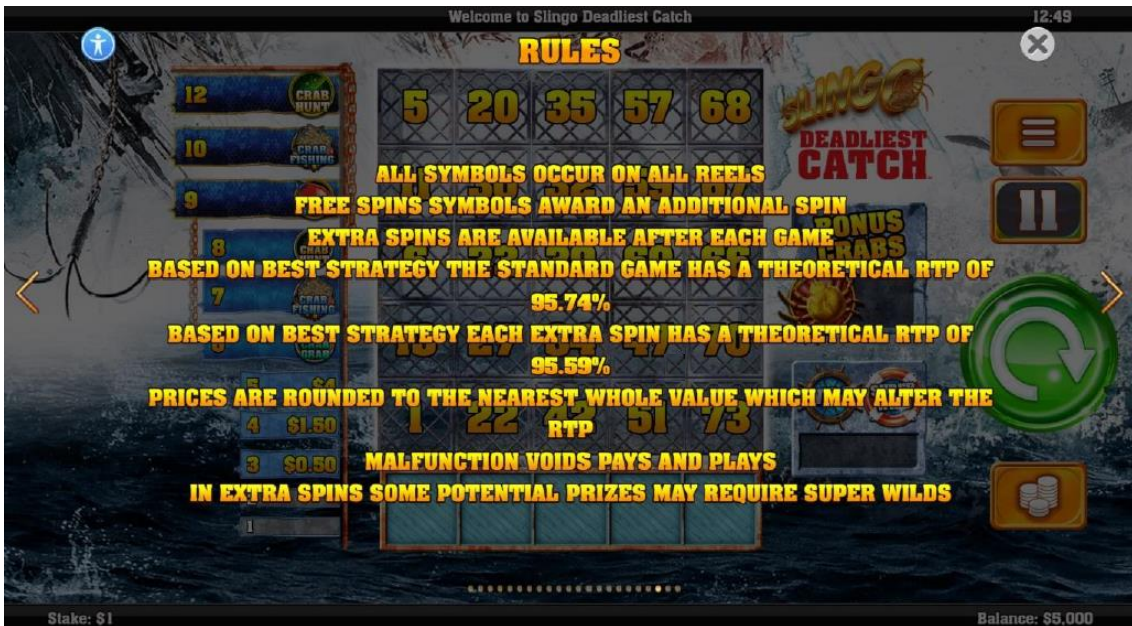

The prizes are paid in accordance with the payout table available on the game interface.

Any game in progress for more than 3 hours will be completed and the corresponding prize, if any, will be deposited into the account. If a choice that may have an impact on the outcome of the game is required, the game will be completed on the basis of a random choice from among those offered.